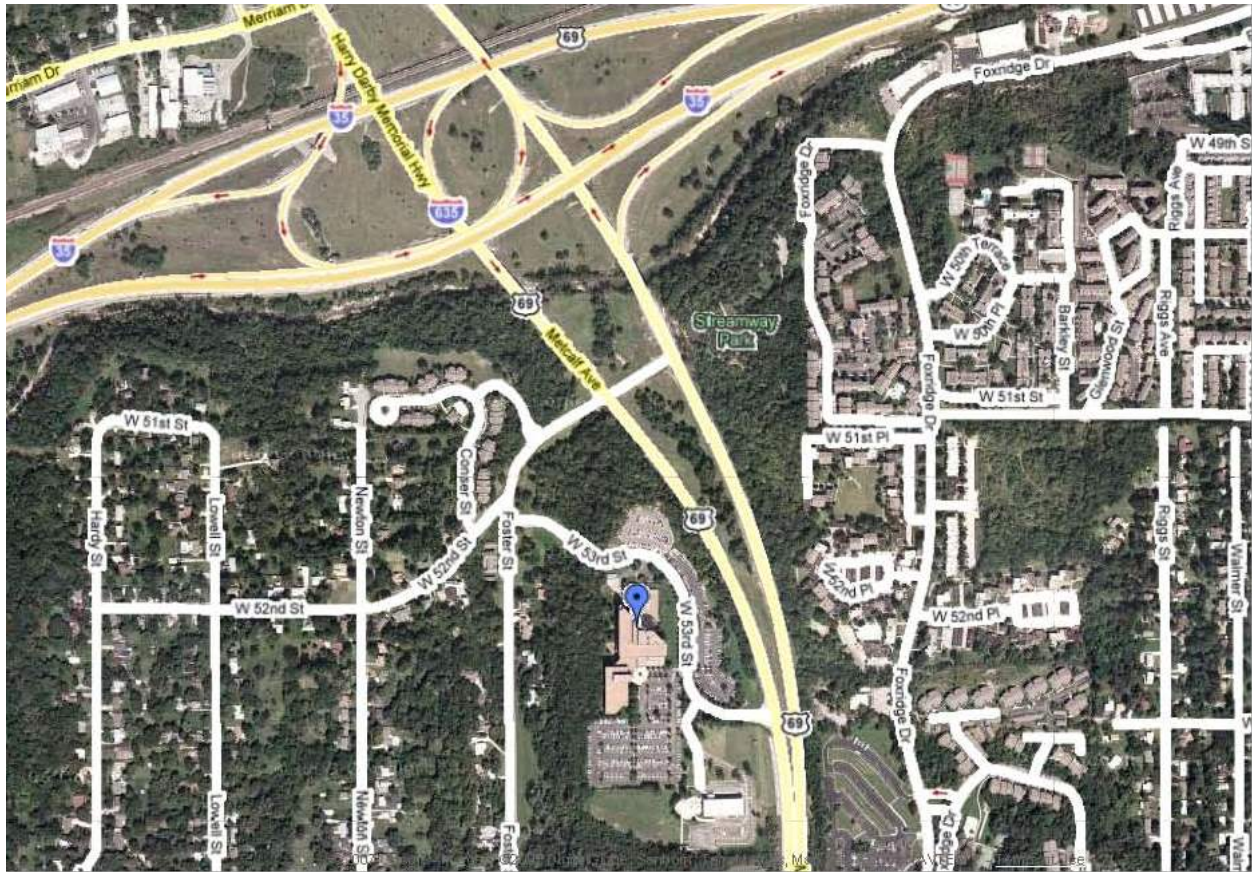

Directions: Swiss Re

5200 Metcalf Ave
Overland Park, Kansas
913-676-5200

I-35 South Exit 635 / 69 Highway South: take the first drive on west side (right shared with Arrant Shrine). Same if coming south on I- 635. Or go right on Foster and left at the first drive, entrance to Swiss RE.

I- 35 North: exit Johnson Drive go east to Foster (across from Shawnee Mission North High School turn left on to Foster and the Swiss Re entrance is on the right across from apartment complex just before Metcalf.)

Northbound Metcalf: take the Foster Drive cross over (last street before merge on to I- 635). Cross over the South Metcalf lane onto Foster Drive, Swiss Re's entrance is the first left turn.